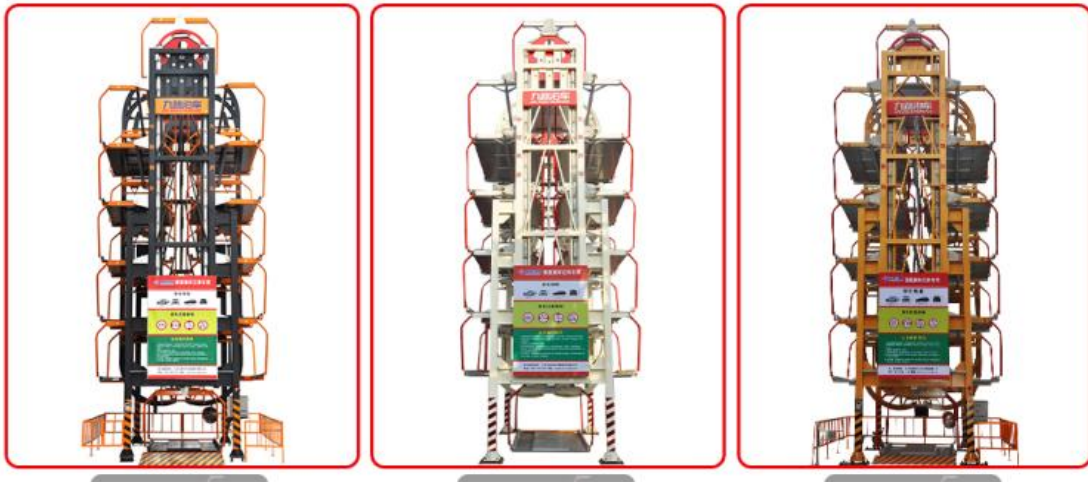

Export more than 20 countries;

34 patents;

Modularization structure;

Fifth technological innovation

3 days Installation;

7 days delivery;