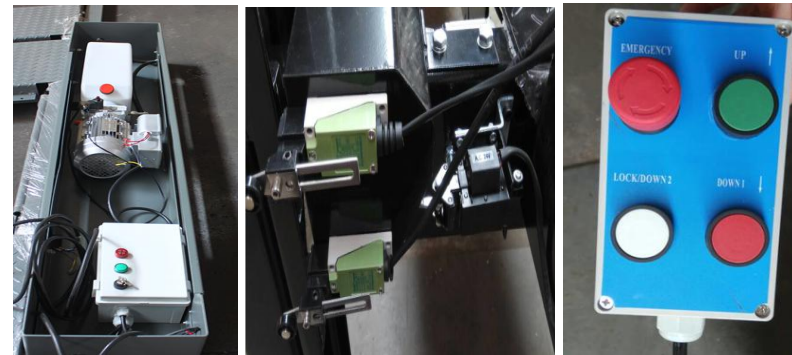

## *Double four post parking lift*

- Lifting capacity 4T with electric lock release
- Automatic lock release ensure safety at different heights
- Double limit switch with automatic break prevention function
- Power unit and large controller is in the steel box for ensure safety of them and with unique design
- Equipment is with extra small controller,that is convenient for operation
- If you have some limited space in your garage, it is best choice for parking , one unit can park 4cars
- If you have a car club or you are a dealer of car, that is also a good choice for storage cars
- Drip pan is with 8pieces
- Detail pic as followed

*Double four post parking lift*

Detail parameter