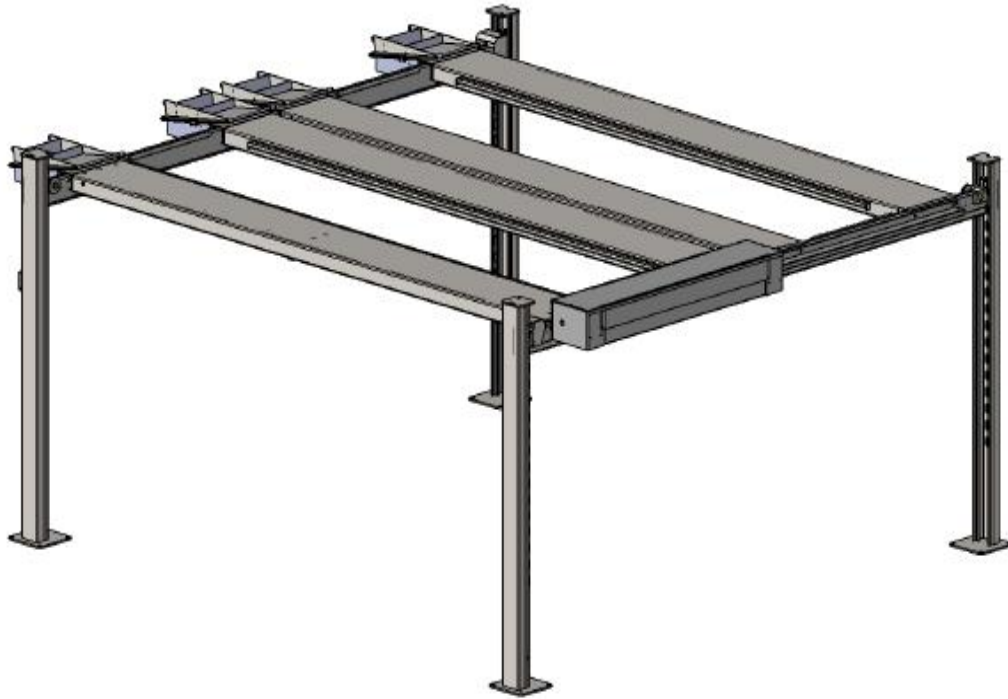

## *Double four post parking lift*

- Lifting capacity 4T with electric lock release
- Automatic lock release ensure safety at different heights
- Double limit switch with automatic break prevention function
- Power unit and large controller is in the steel box for ensure safety of them and with unique design
- Equipment is with extra small controller,that is convenient for operation
- If you have some limited space in your garage, it is best choice for parking , one unit can park 4cars
- If you have a car club or you are a dealer of car, that is also a good choice for storage cars
- Drip pan is with 8pieces
- Detail pic as followed

*Double four post parking lift*

Detail parameter