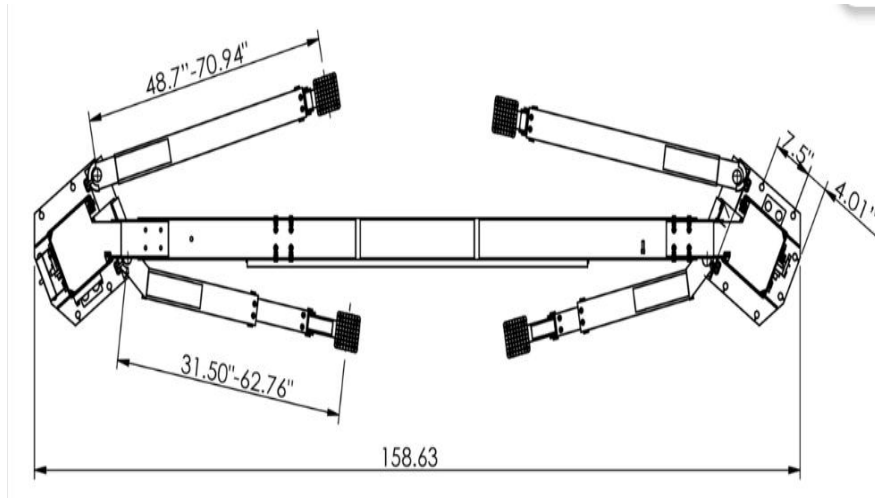

Qingdao Desiree Intelligent Equipment Co.Ltd

Add:No.656 ,Yishan Road,HuangDao District,Qingdao,China

E-mail: lift@desirei.com.cn Phone:86-532-86157666 Fax:86-532-86159111 Mobile:86-15166628102