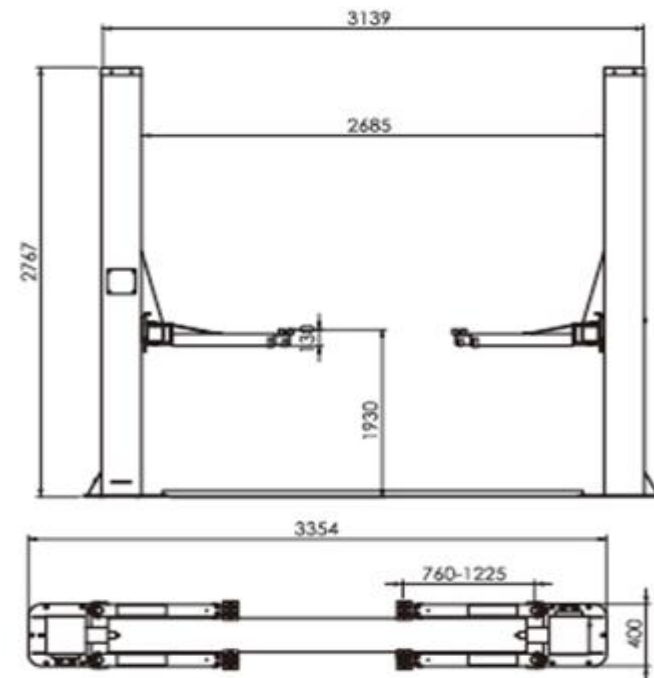

## Quotation 4

Model	Lifting capacity	Lifting height	Overall height	Width between posts	Rise/dorp	power
DTPF607	3.2T	1930mm	2767mm	2685mm	45/40s	2.2kw

Standard type Price is 800 usd FOB to Qingdao (double manual lock release )

## Quotation5

Model	Lifting capacity	Lifting height	Overall height	Width between posts	Rise/dorp	power
DTPF609	4.2T	1930mm	2769mm	2690mm	45/40s	2.2kw

Standard type Price is 960 usd FOB to Qingdao (double manual lock release )