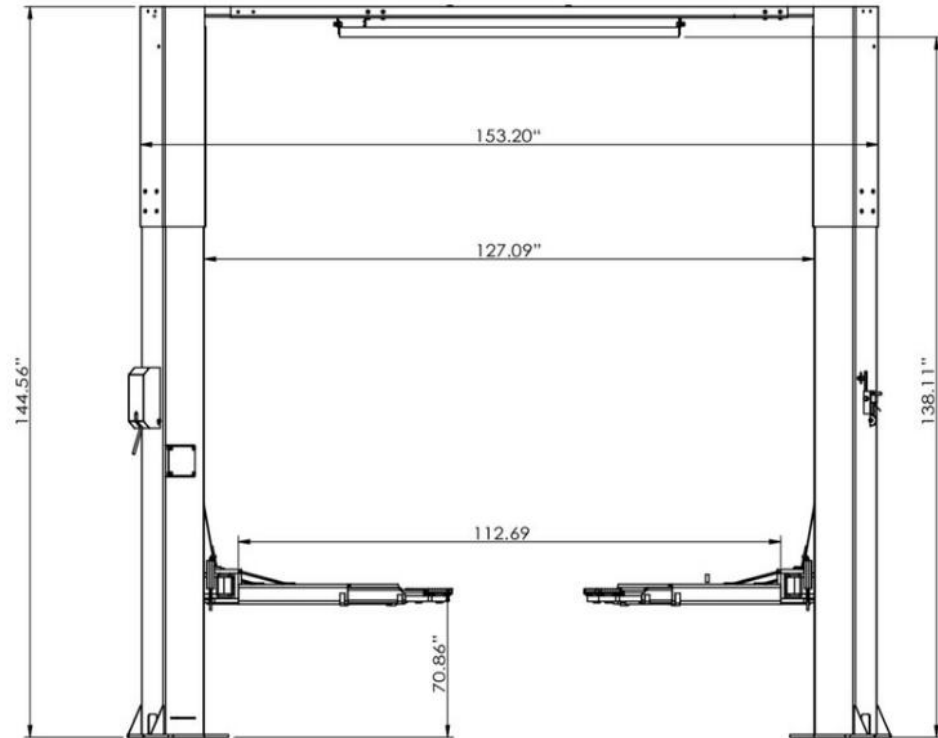

Qingdao Desiree Intelligent Equipment Co.Ltd

Add:No.656 ,Yishan Road,HuangDao District,Qingdao,China

E-mail: lift@desirei.com.cn Phone:86-532-86157666 Fax:86-532-86159111 Mobile:86-15166628102