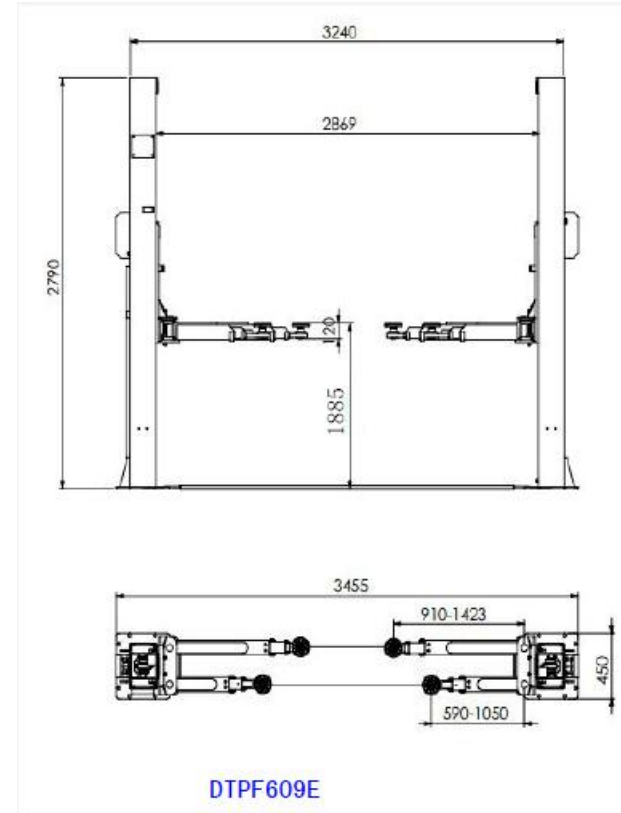

Qingdao Desiree Intelligent Equipment Co.Ltd

Add:No.656 ,Yishan Road,HuangDao District,Qingdao,China

E-mail: lift@desirei.com.cn Phone:86-532-86157666 Fax:86-532-86159111 Mobile:86-15166628102