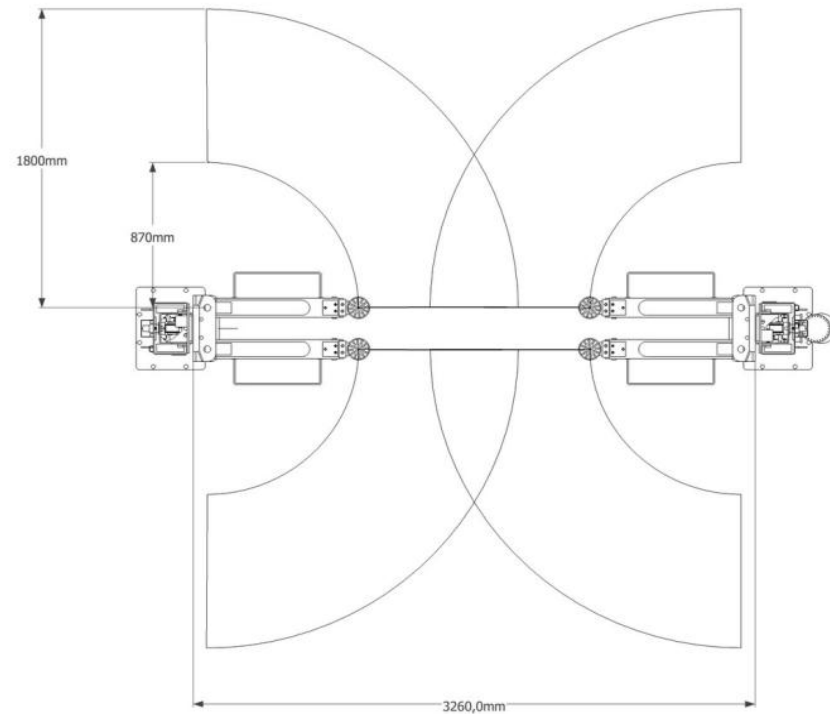

Qingdao Desiree Intelligent Equipment Co.Ltd

Add:No.656 ,Yishan Road,HuangDao District,Qingdao,China

E-mail: lift@desirei.com.cn Phone:86-532-86157666 Fax:86-532-86159111 Mobile:86-15166628102

Parameter