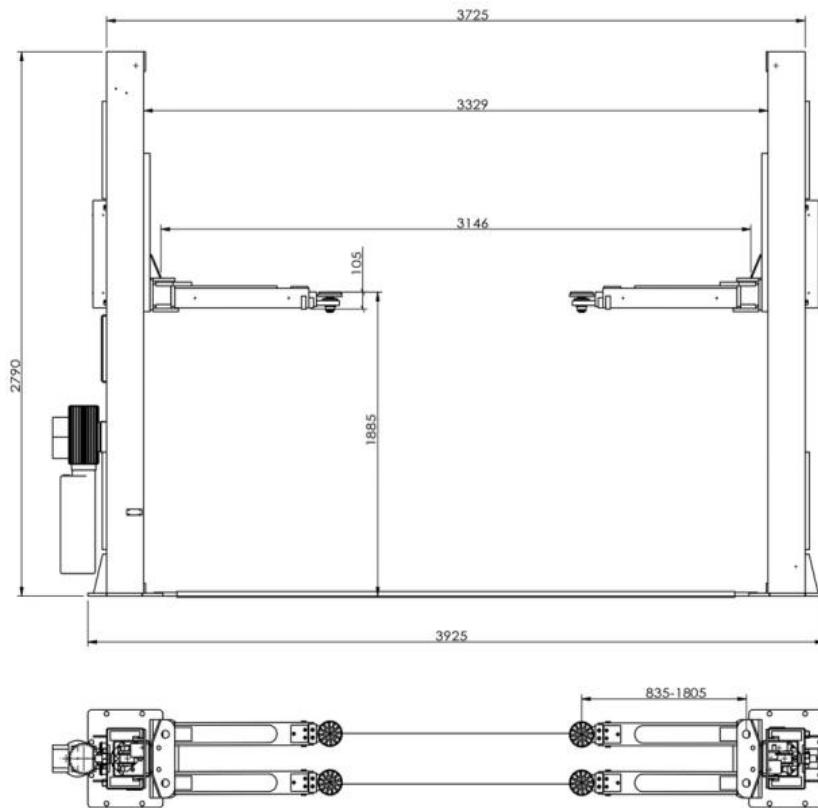

Qingdao Desiree Intelligent Equipment Co.Ltd

Add:No.656 ,Yishan Road,HuangDao District,Qingdao,China

E-mail: lift@desirei.com.cn Phone:86-532-86157666 Fax:86-532-86159111 Mobile:86-15166628102

Parameter