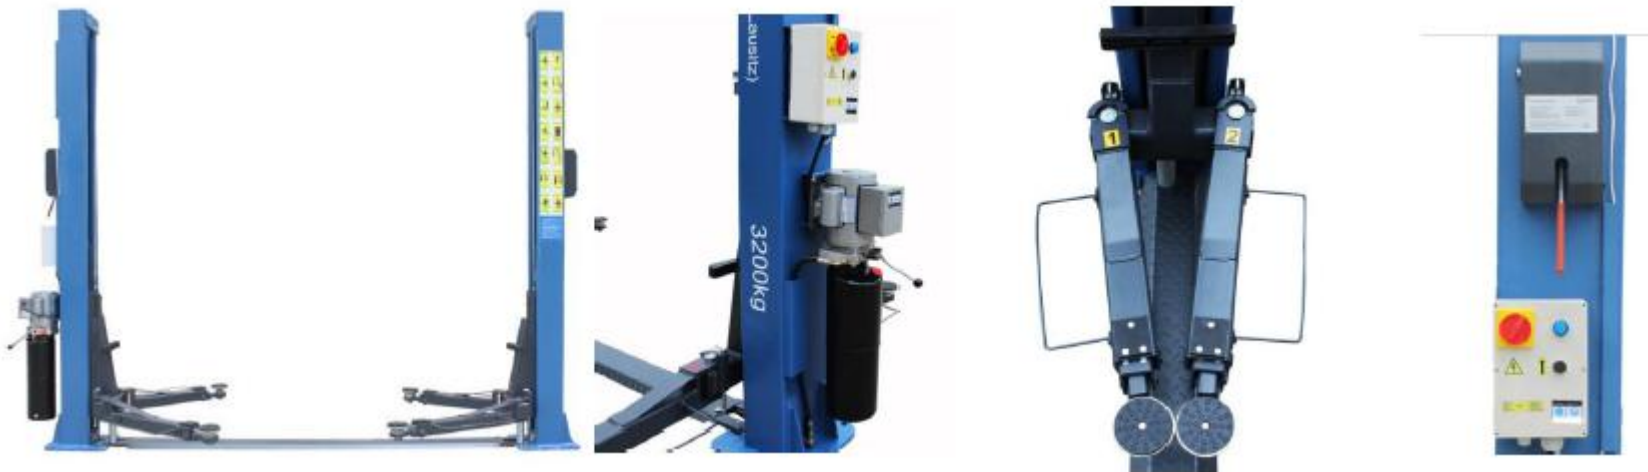

## Quotation 3

Model	Lifting capacity	Lifting height	Overall height	Width between posts	Rise/dorp	power
DTPF607S	3.2T	1930mm	2776mm	2785mm	45/40s	2.2kw

Germany type Price is 830 usd FOB to Qingdao (Single manual lock release )