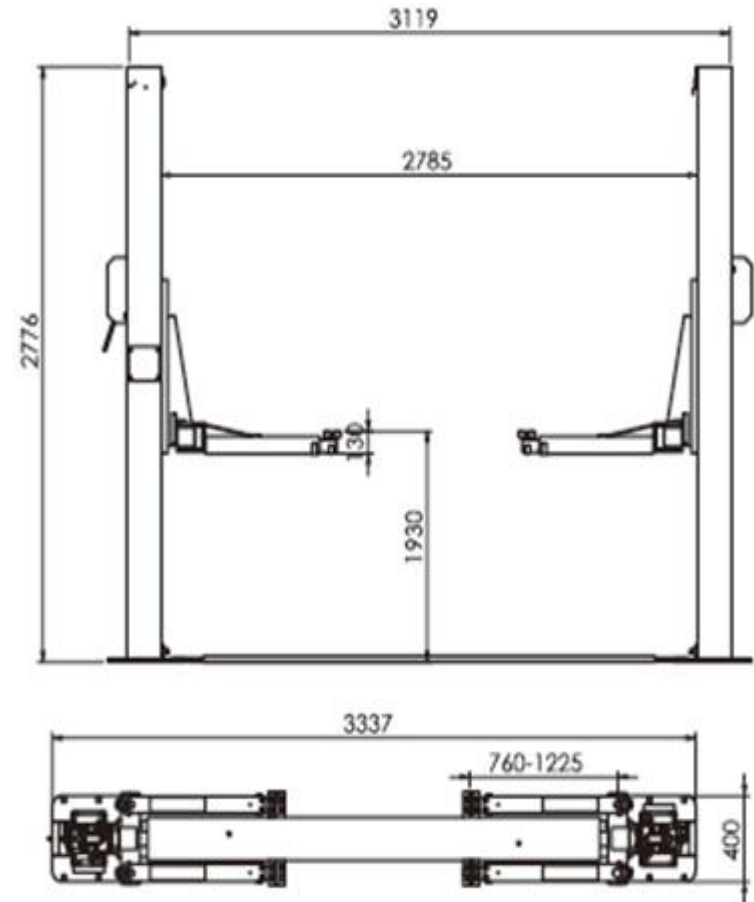

Qingdao Desiree Intelligent Equipment Co.Ltd

Add:No.656 ,Yishan Road,HuangDao District,Qingdao,China

E-mail: lift@desirei.com.cn Phone:86-532-86157666 Fax:86-532-86159111 Mobile:86-15166628102