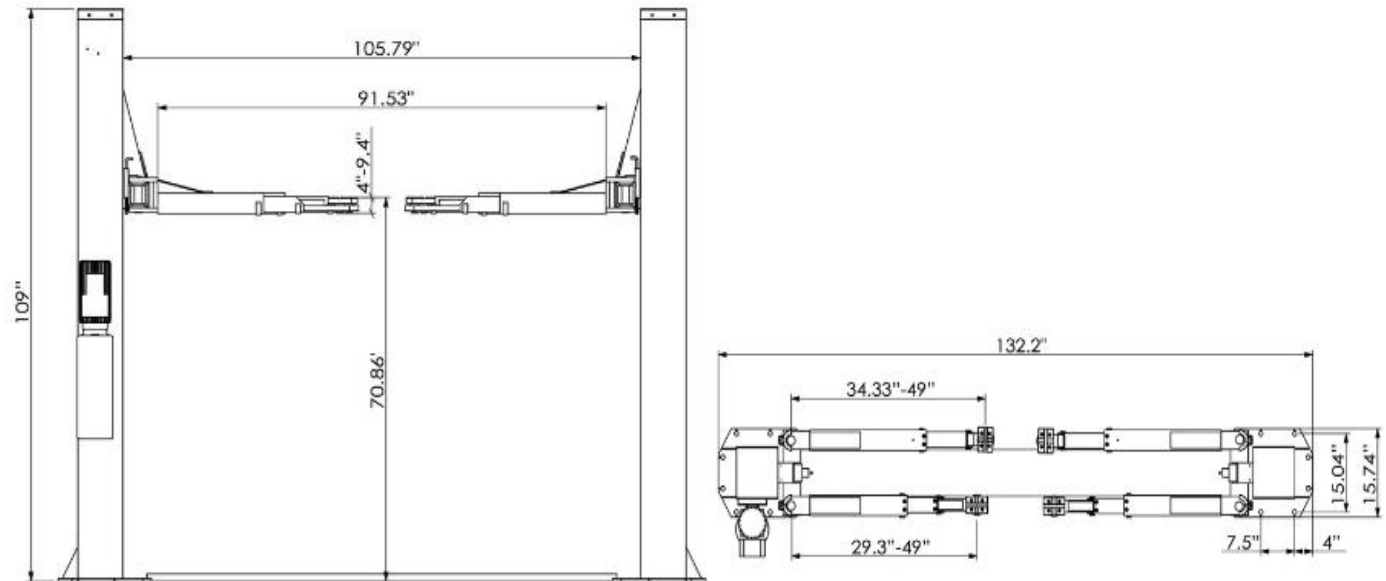

## Quotation 4

Model	Lifting capacity	Lifting height	Overall height	Width between posts	Rise/dorp	power
DTPF607	3.2T	1930mm	2767mm	2685mm	45/40s	2.2kw

Standard type Price is 800 usd FOB to Qingdao (double manual lock release )

## Quotation5

Model	Lifting capacity	Lifting height	Overall height	Width between posts	Rise/dorp	power
DTPF609	4.2T	1930mm	2769mm	2690mm	45/40s	2.2kw

Standard type Price is 960 usd FOB to Qingdao (double manual lock release )

## Quotation 6

Model	Lifting capacity	Lifting height	Overall height	Width between posts	Rise/dorp	power
DTPO610AC	4.5T	1860mm	3672mm	2538mm	45/40s	2.2kw

- Price is 1090 usd FOB to Qingdao (Single manual lock release )**Overhead asymmetric lift**

## Quotation 7

Model	Lifting capacity	Lifting height	Overall height	Width between posts	Rise/dorp	power
DTPO612	5.5T	1960mm	4064mm	2795mm	45/40s	2.2kw

- Price is 1340 usd FOB to Qingdao (Single manual lock release )